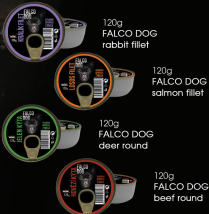

MIX PACKET
FALCO DOG
2x rabbit fillet
2x salmon fillet
2x deer round
2x beef round

MIX PACKET
FALCO CAT
2x rabbit fillet
2x salmon fillet
2x deer round
2x beef round

FALCO SENSE DOG

50% MANGER MEAT + 50% PIECES OF MEAT